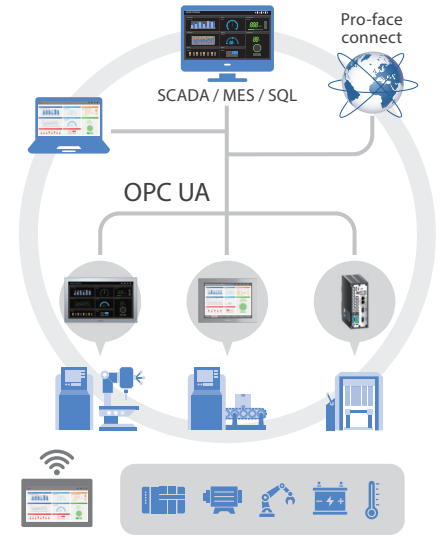

Easy HMI Screen & Logic Programming with Ready-Made Functions

Save time and
be more efficient

The included parts library offer advanced features without programming efforts. Leverage our HMI specialist technology to streamline project migration, enhance system security, and easily integrate information. With modular architecture, convenient parts and icons, and support for industry standards, you can focus on what matters most, ultimately saving time and boosting overall efficiency.

There are many parts available on the web.

Download here

Operational efficiency
and less unplanned
downtime

Guidance Feature (PDF Viewer)
Efficiently guide operators through
fast troubleshooting

Real-Time Monitoring (Web Browser)
Efficiently monitor and evaluate work-
place conditions via IP cameras, includ-
ing areas that are not directly visible.

**Easy Setting and Maintenance
(Web Browser)**

Access the built-in web server in
controllers for setting changes,
maintenance, and more.

Increase connectivity
and cybersecurity

OPC-UA Server ensures compatibility and scalability through standardized protocols, while Pro-face Connect provides the highest level of end-to-end security and encryption

Licenses

Model	Description
PFXEXBT5SA	GP-Pro EX V5 single License (1 seat)
PFXEXBT5GA	GP-Pro EX V5 group License (3 seats)
PFXEXBT5TA	GP-Pro EX V5 team License (10 seats)
PFXEXBT5EA	GP-Pro EX V5 entity License (100 seats)
PFXEXBT5GUP	GP-Pro EX V5 UPGRADE License (3 seats) *
PFXEXWGP5SA	GP-Pro EX V5 Windows Runtime, Pro-face IPC
PFXEXWGOT5SA	GP-Pro EX V5 Windows Runtime, general PC